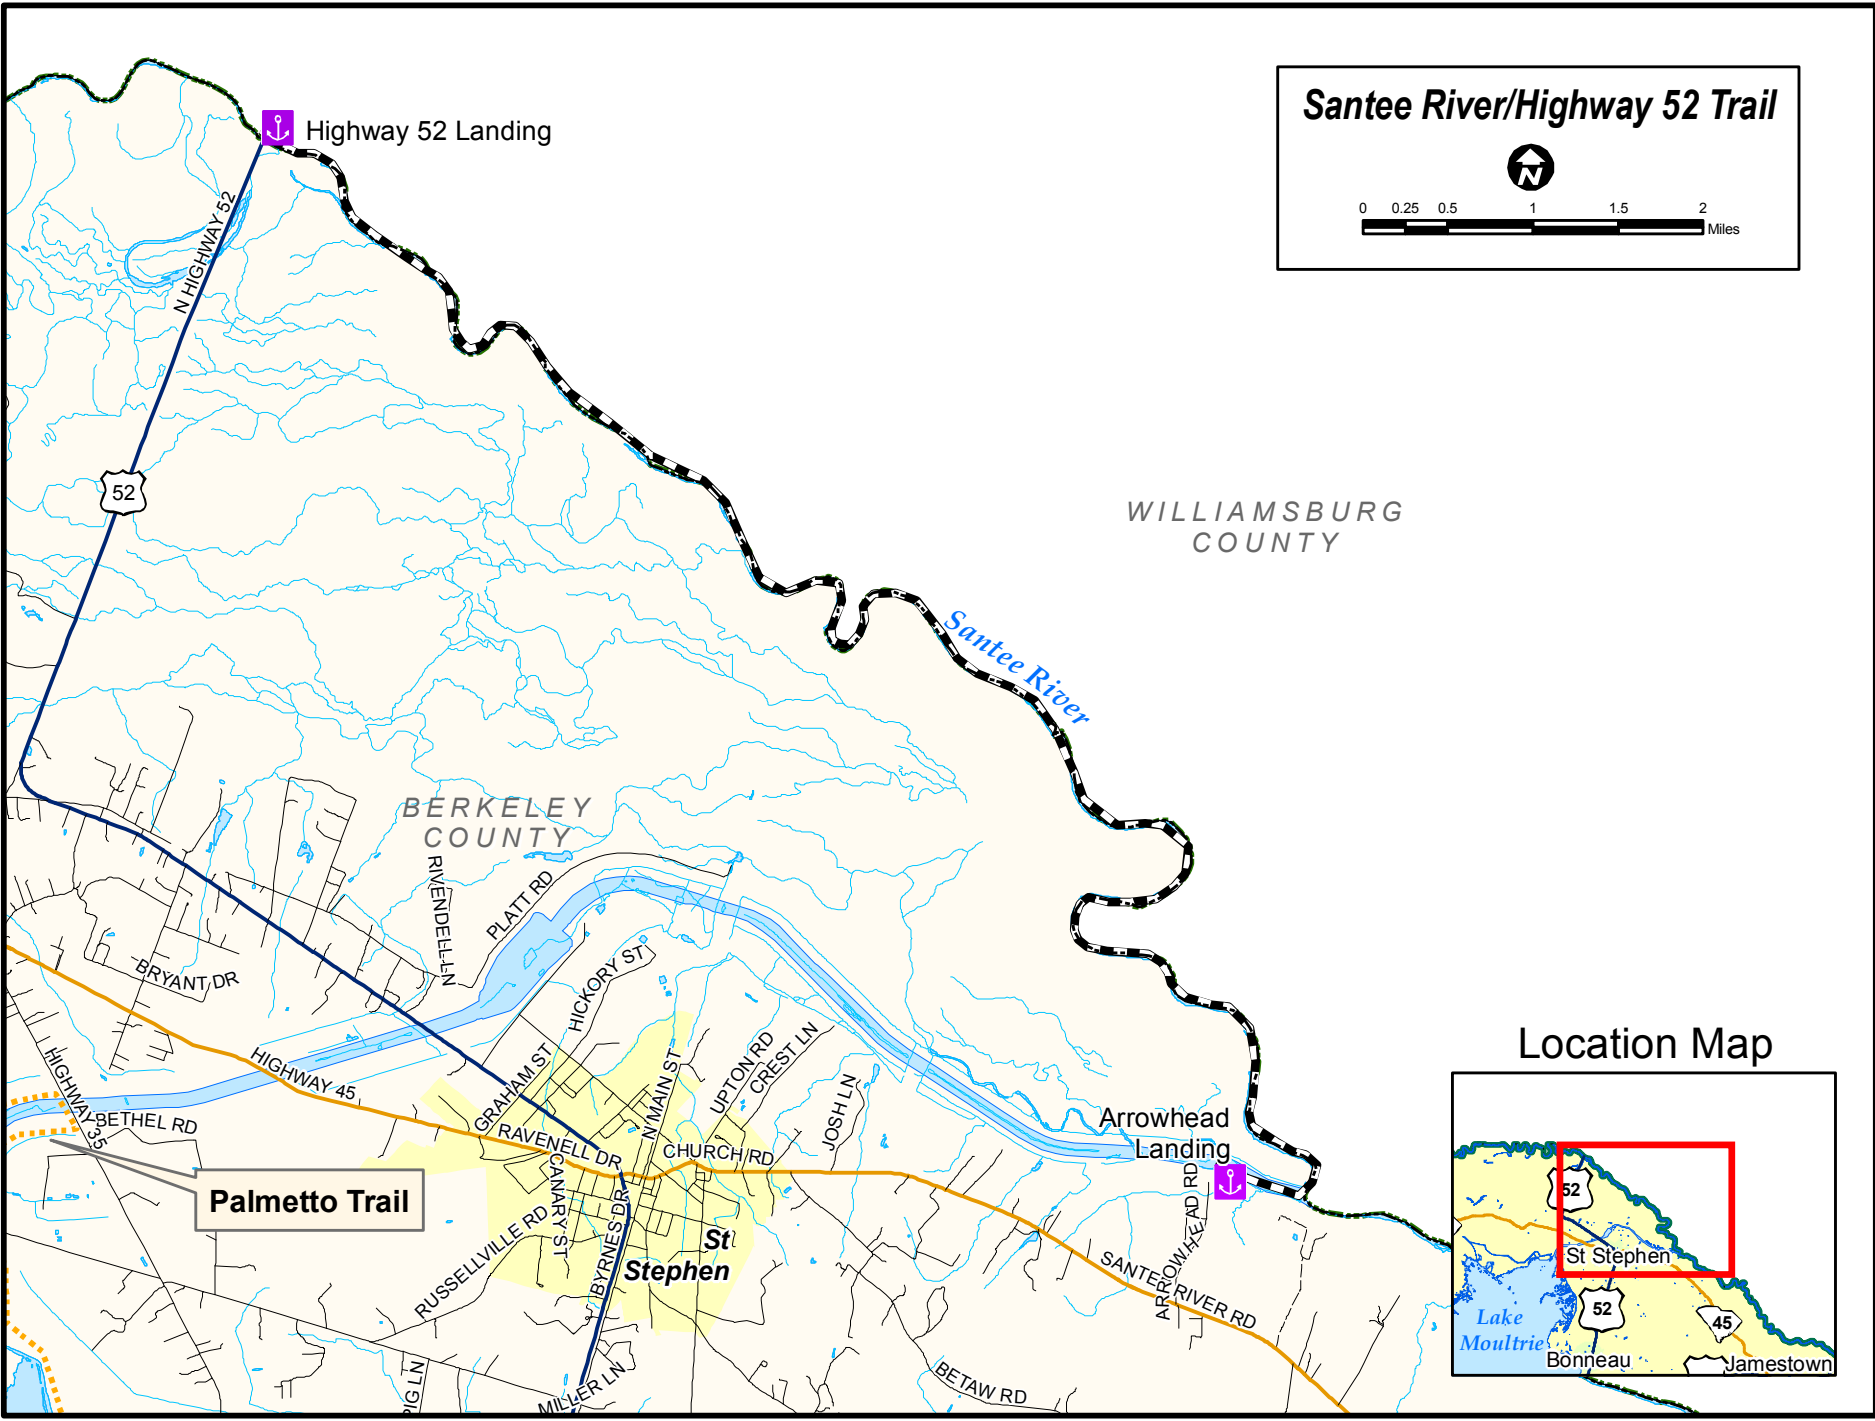

Santee River/Highway 52 Trail

0 0.25 0.5 1 1.5 2 Miles

Location Map