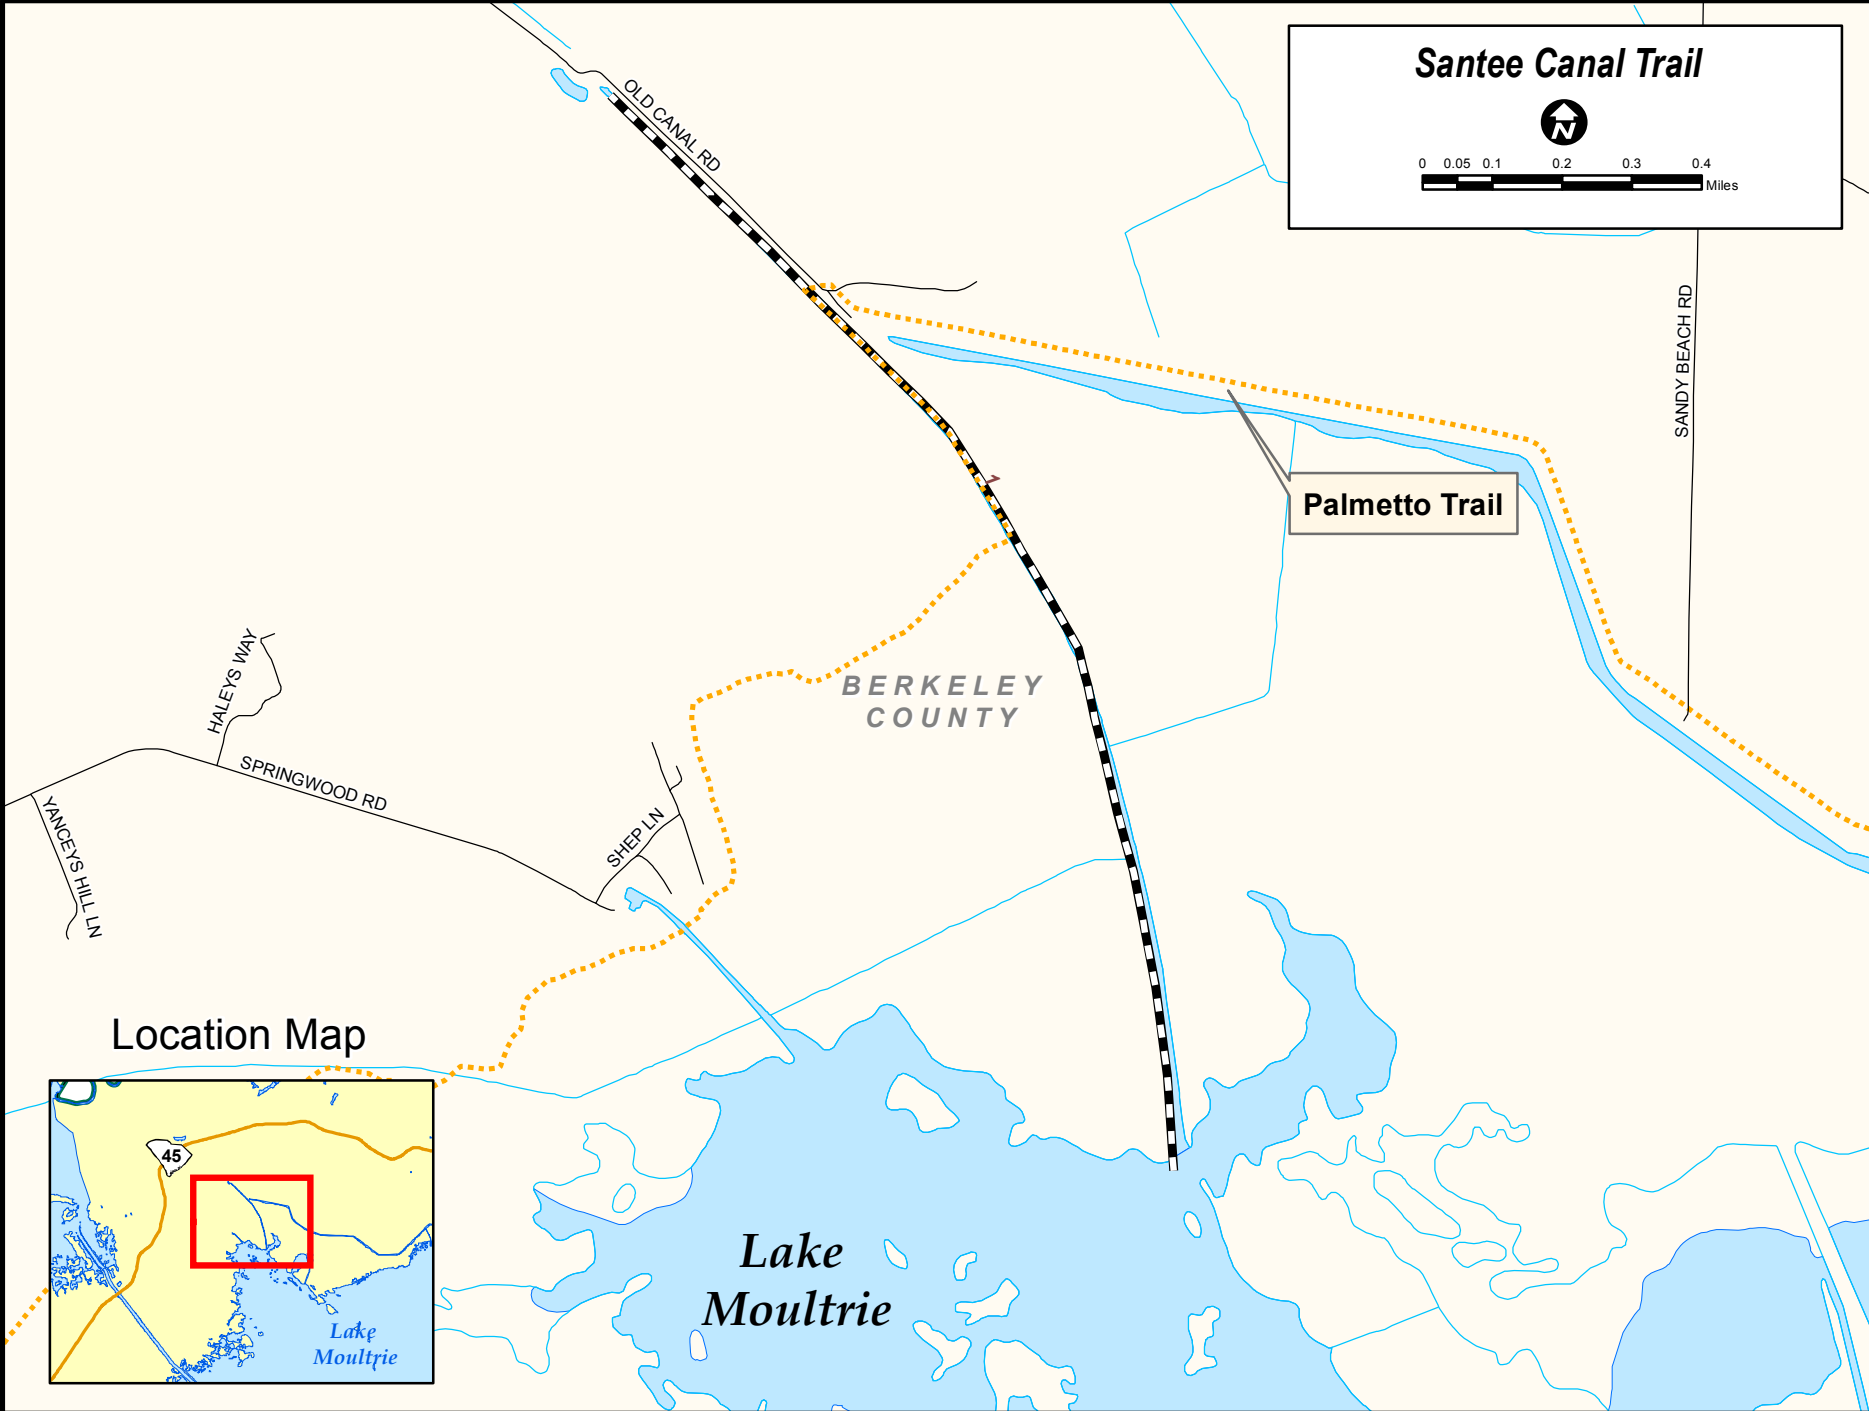

Santee Canal Trail

0 0.05 0.1 0.2 0.3 0.4 Miles

Location Map