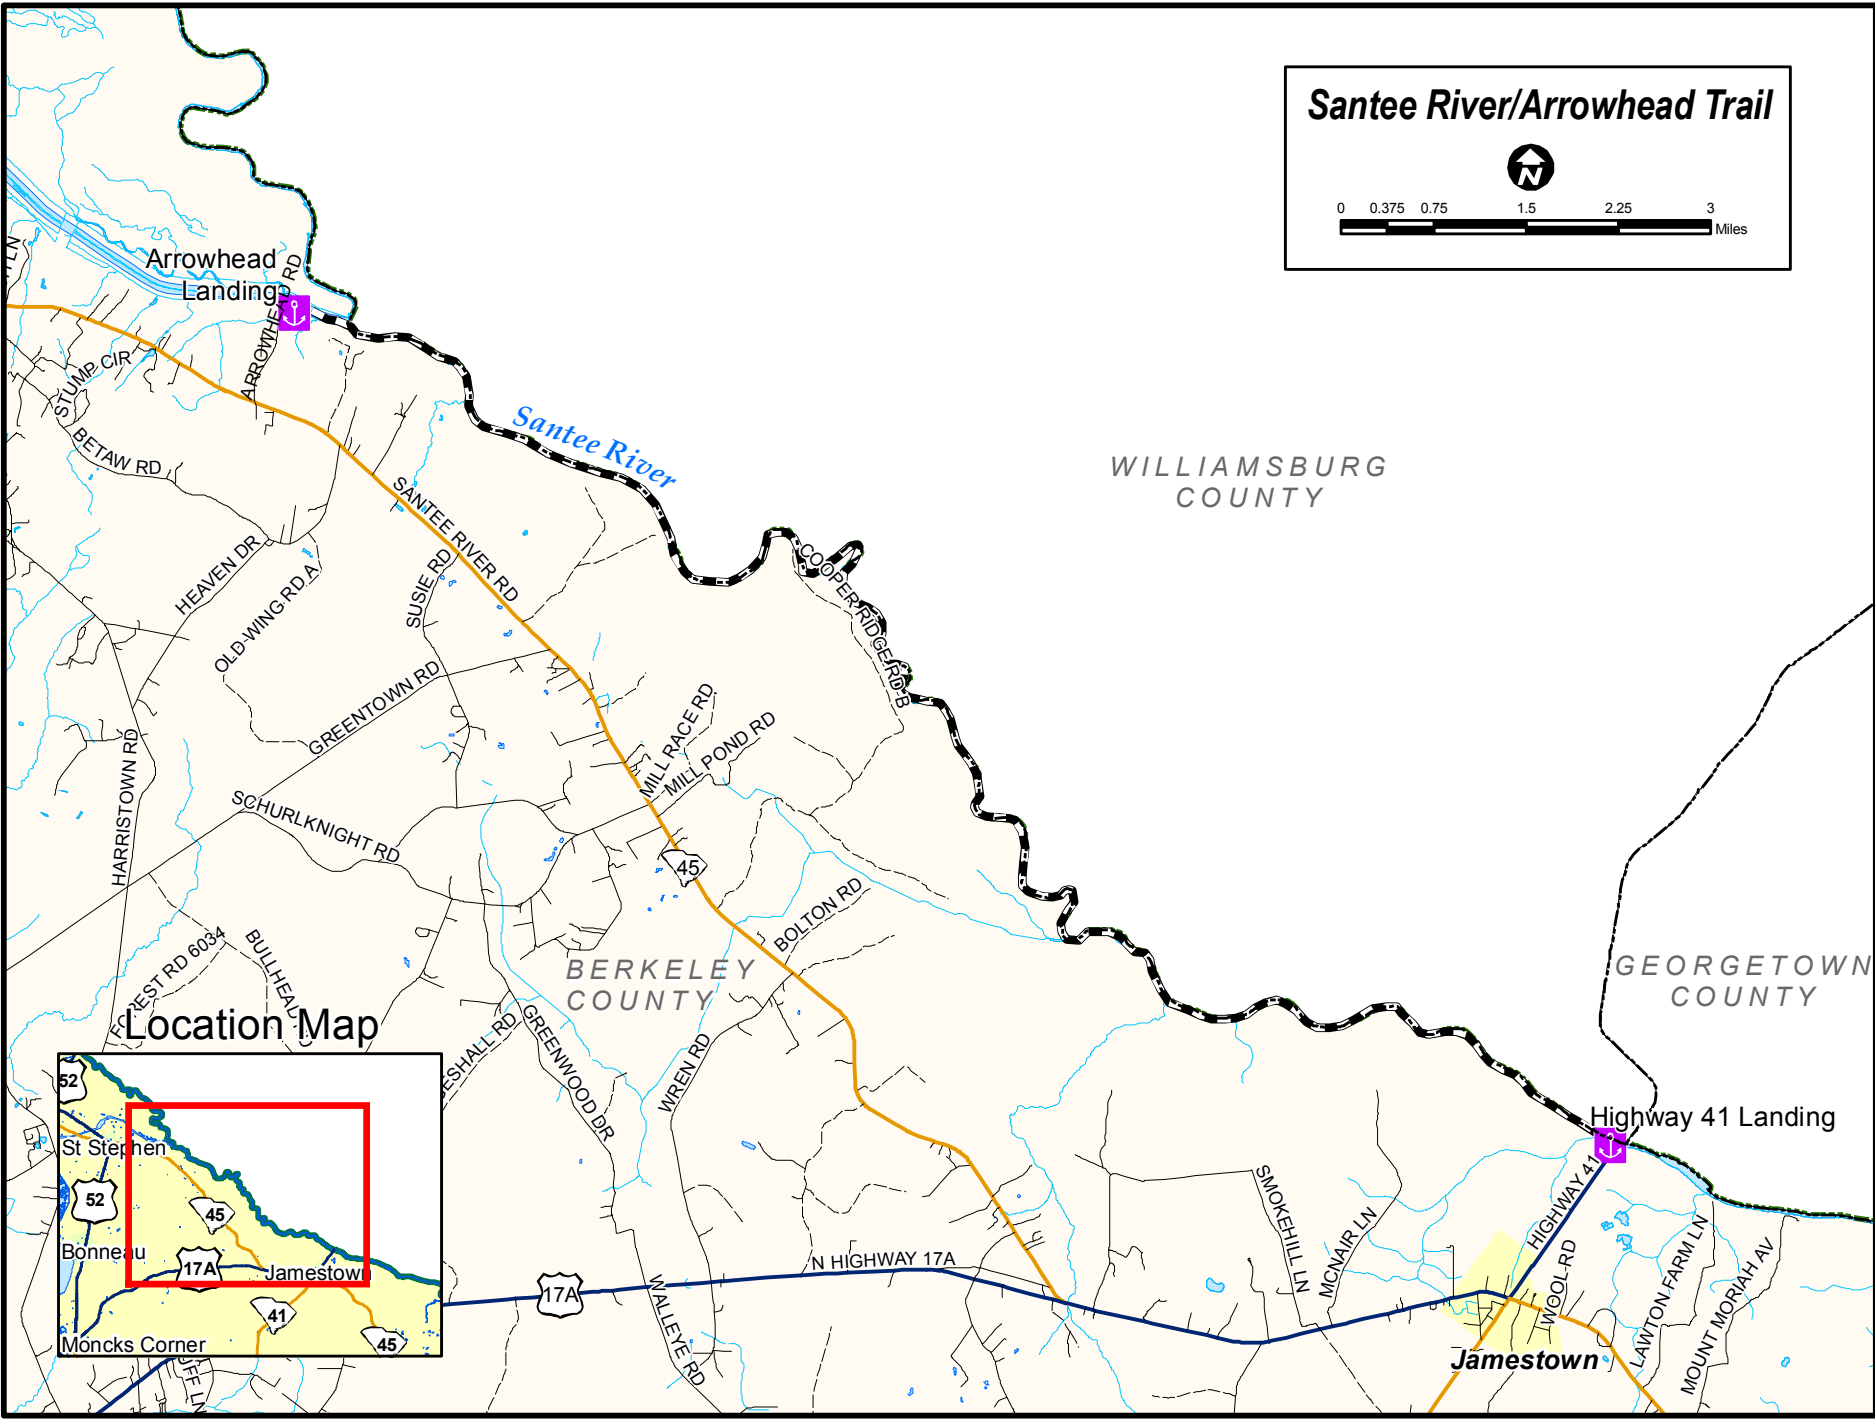

Santee River/Arrowhead Trail

0 0.375 0.75 1.5 2.25 3 Miles

Location Map