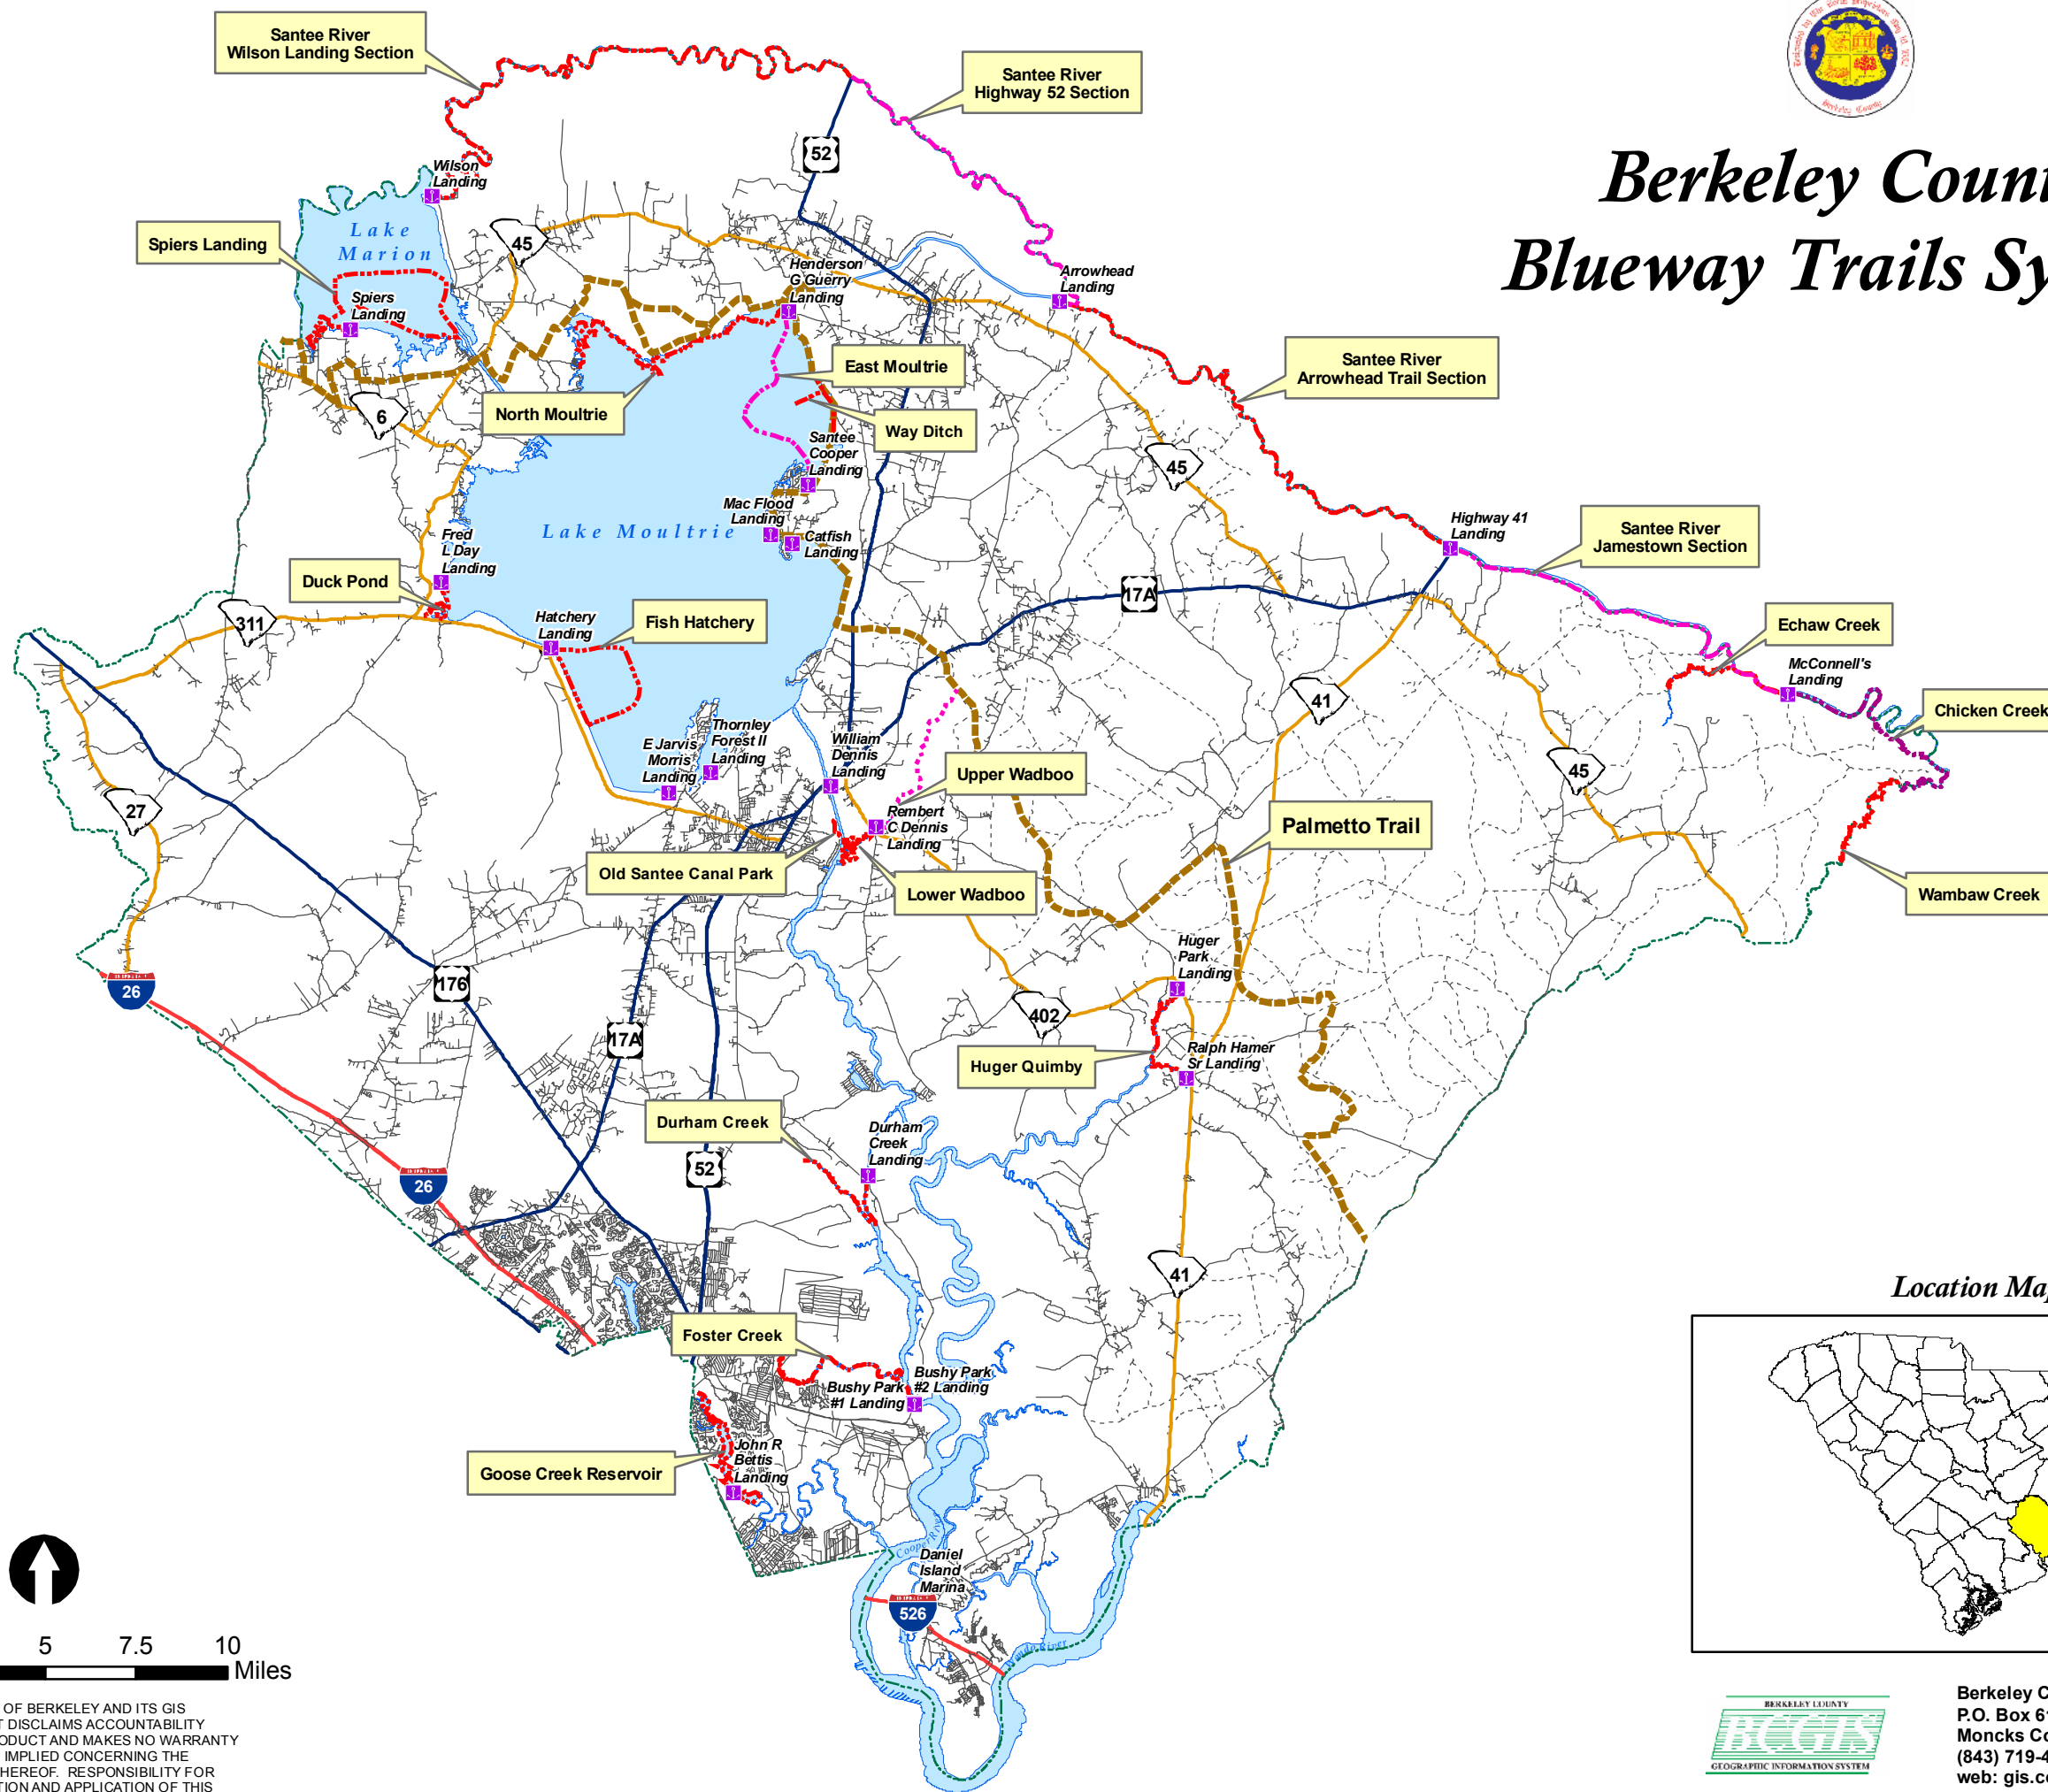

# Berkeley County Blueway Trails System

Location Map

THE COUNTY OF BERKELEY AND ITS GIS DEPARTMENT DISCLAIMS ACCOUNTABILITY FOR THIS PRODUCT AND MAKES NO WARRANTY EXPRESS OR IMPLIED CONCERNING THE ACCURACY THEREOF. RESPONSIBILITY FOR INTERPRETATION AND APPLICATION OF THIS PRODUCT LIES WITH THE USER.

September 15, 2005

Berkeley County GIS Department  
P.O. Box 6122  
Moncks Corner, SC 29461  
(843) 719-4049  
web: gis.co.berkeley.sc.us