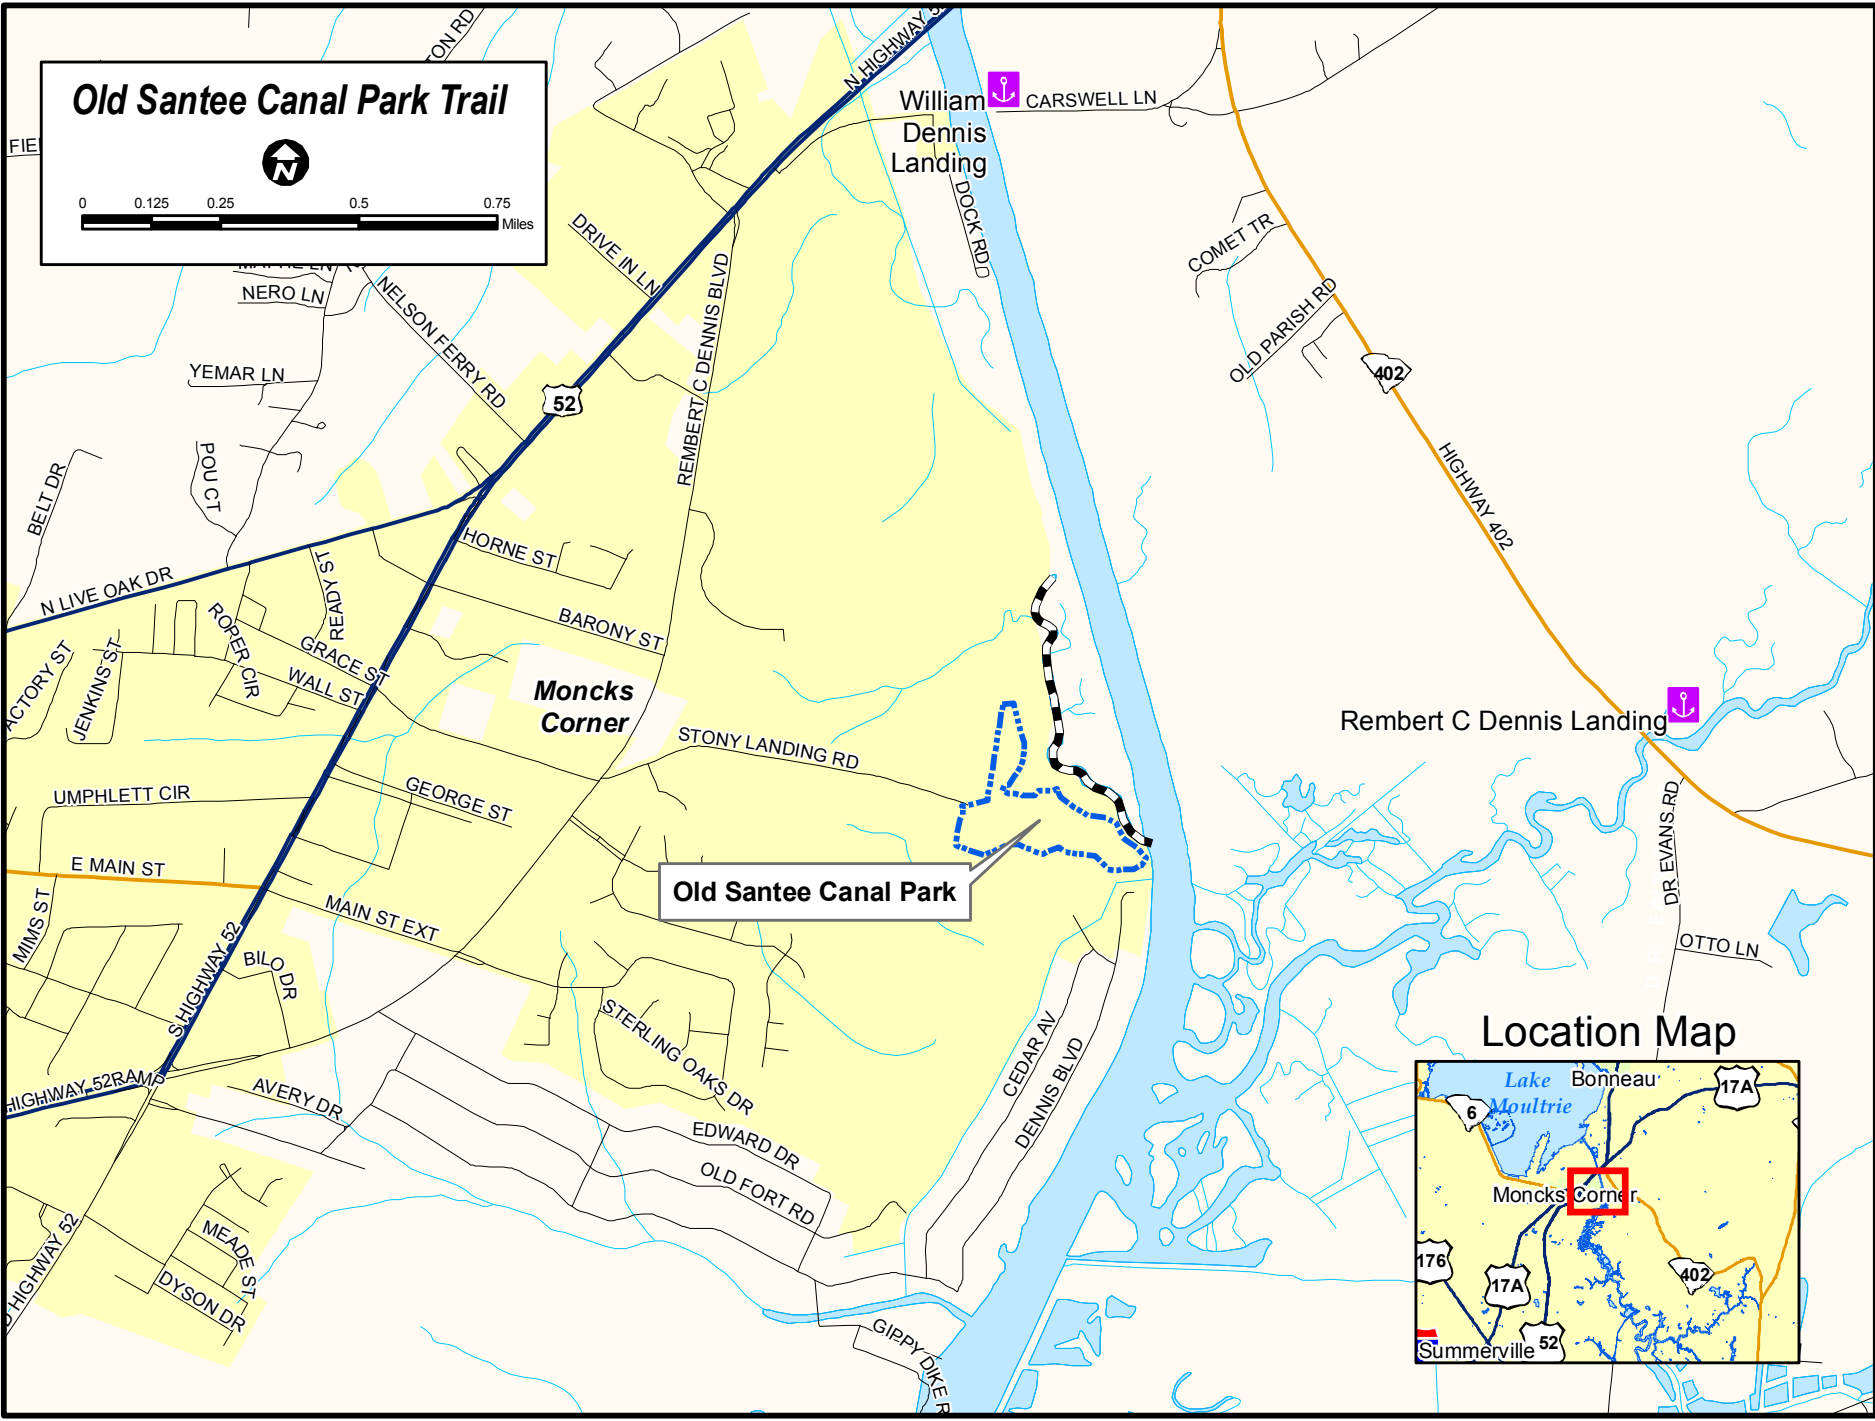

Old Santee Canal Park Trail

0 0.125 0.25 0.5 0.75 Miles

Location Map